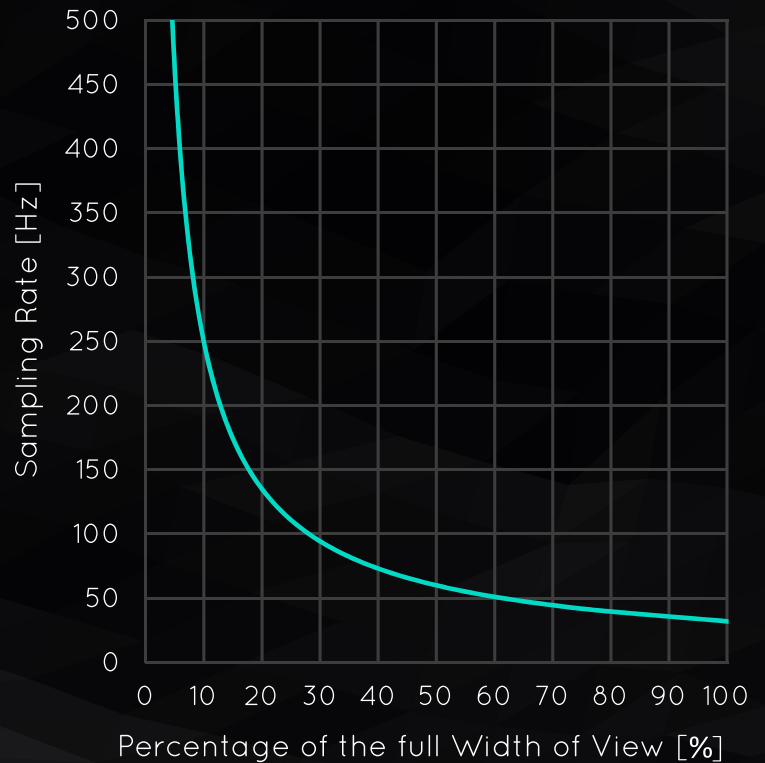

Specification

- Single camera resolution: 9 MPx
- 1" sensor size
- CMOS sensor
- 3.45 um pixel size
- USB 3.0 interface
- 32 Hz at full resolution
- C-Mount lens mounting
- H-Series lens recommended

ISO 9513	Field of View [mm]						Working Distance [mm]				
	ONE1-M9		ONE2-M9		ONE3-M9		Lens Focal Length				
	Height	Width	Height	Width	Height	Width	12mm	16mm	25mm	35mm	50mm
Class 0.5	220	116	420	116	620	116	169	233	378	519	720
Class 1	440	232	840	232	1240	232	364	494	758	1063	1485
Class 2	880	464	1680	464	2480	464	748	1017	1519	2152	3055