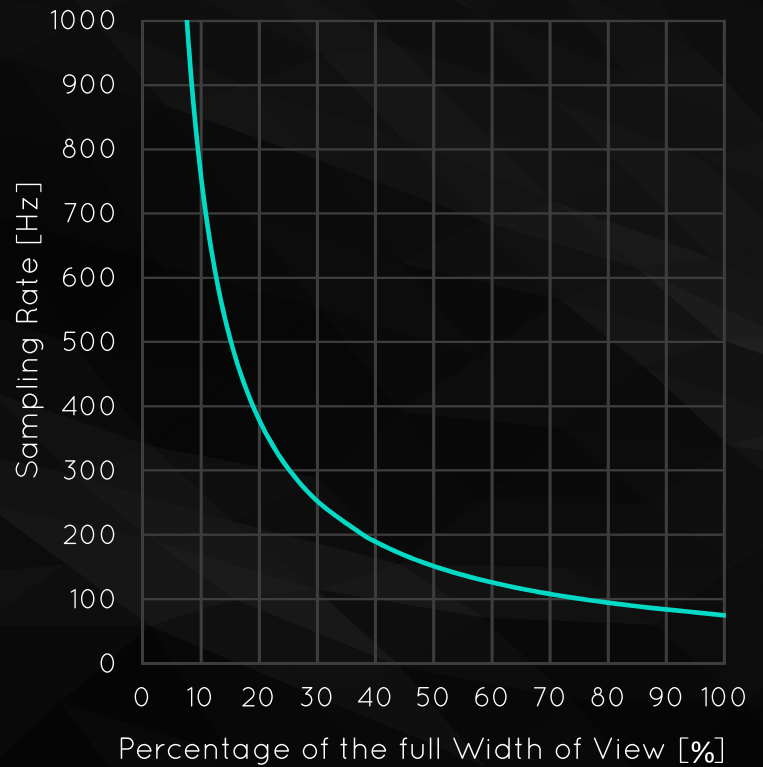

Specification

- Single camera resolution: 5 MPx
- 2/3" sensor size
- CMOS sensor
- 3.45 um pixel size
- USB 3.0 interface
- 75 Hz at full resolution
- C-Mount lens mounting
- S-Series lens recommended

ISO 9513	Field of View [mm]						Working Distance [mm]				
	ONE1-M5		ONE2-M5		ONE3-M5		Lens Focal Length				
	Height	Width	Height	Width	Height	Width	12mm	16mm	25mm	35mm	50mm
Class 0.5	130	109	2x130	109	3x130	109	156	213	357	520	710
Class 1	260	218	520	218	760	218	335	459	737	1054	1480
Class 2	520	435	1040	435	1500	435	693	950	1498	2123	3020