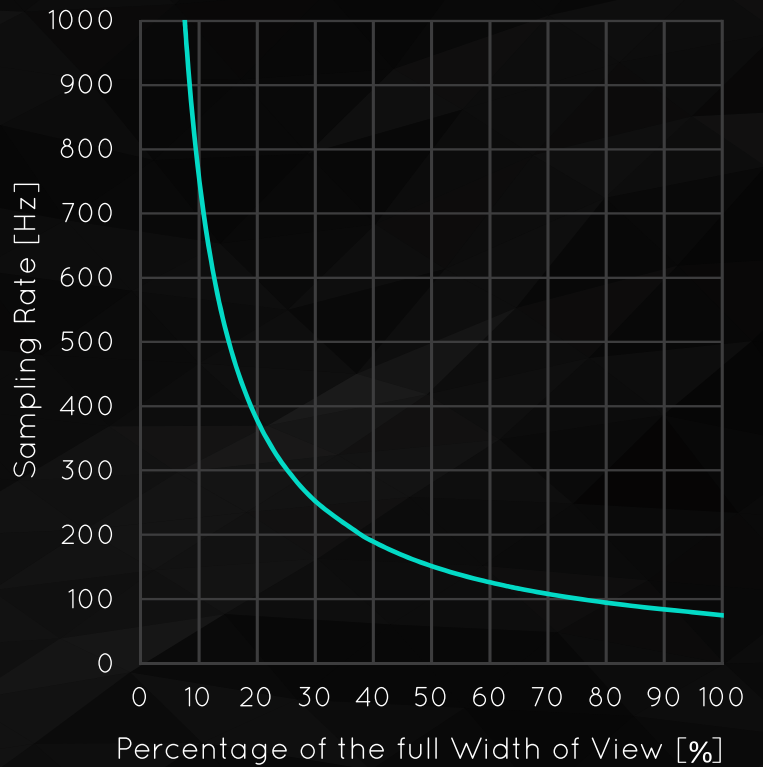

Specification

- Single camera resolution: 2.3 MPx
- 1/1.2" sensor size
- CMOS sensor
- 5.86 um pixel size
- USB 3.0 interface
- 43 Hz at full resolution
- C-Mount lens mounting
- S-Series lens recommended

ISO 9513	Field of View [mm]						Working Distance [mm]				
	ONE1-M2		ONE2-M2		ONE3-M2		Lens Focal Length				
	Height	Width	Height	Width	Height	Width	12mm	16mm	25mm	35mm	50mm
Class 0.5	110	70	2x110	70	3x110	70	-	134	237	322	430
Class 1	190	120	360	120	530	120	176	253	416	571	785
Class 2	380	238	720	238	1060	238	379	523	841	1155	1630